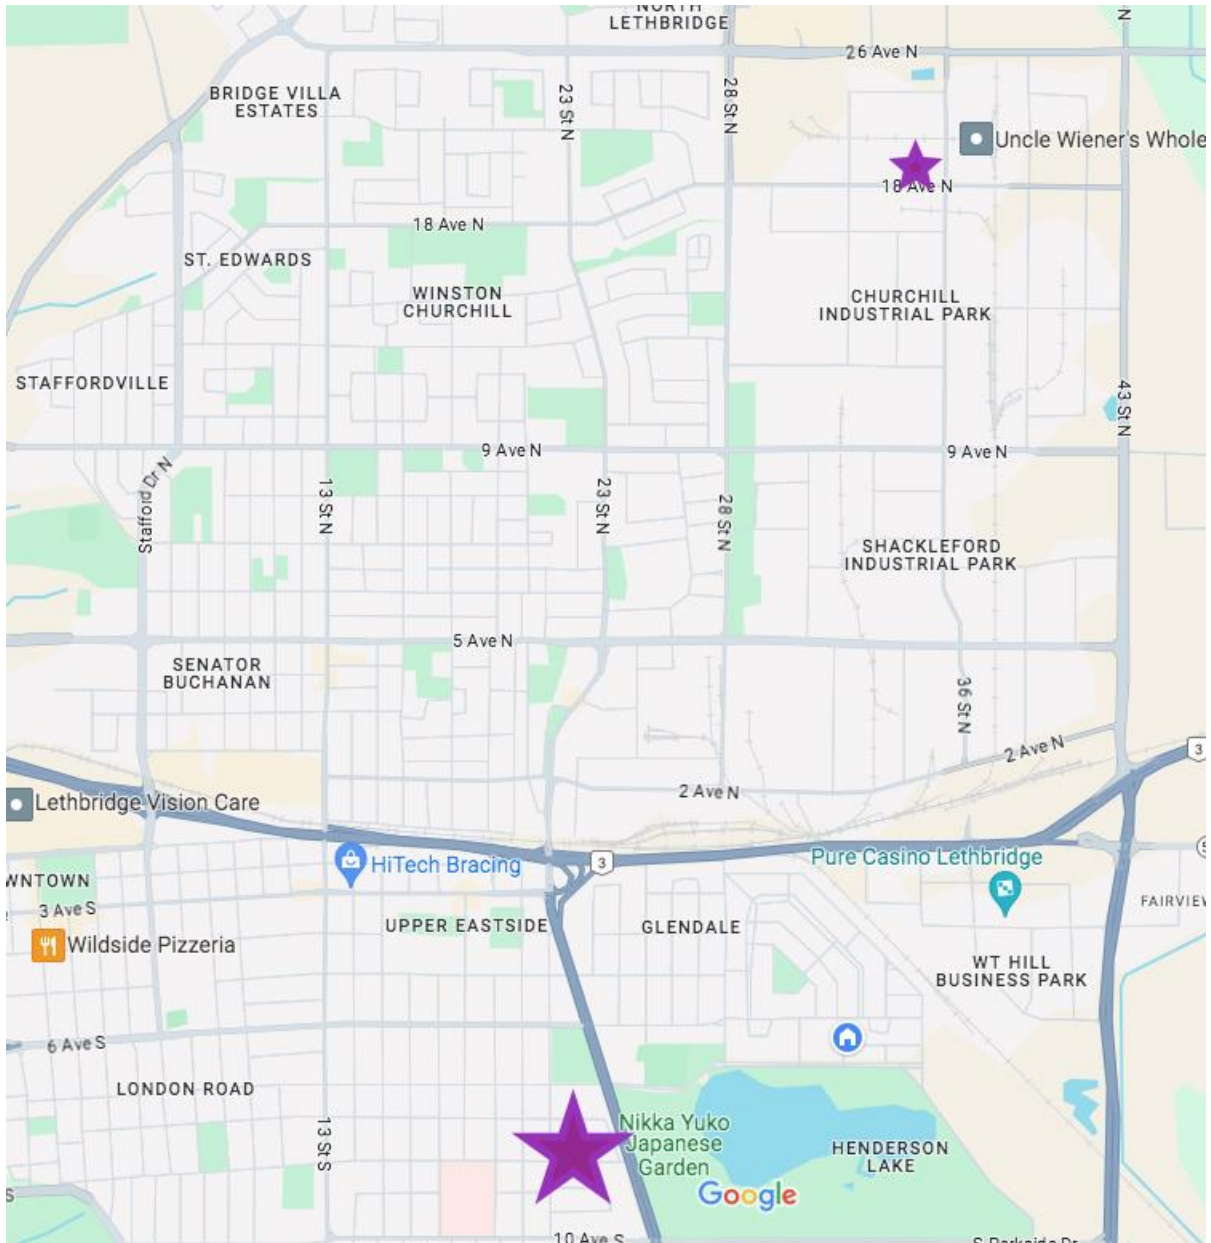

***Join us for a day of solidarity...***

- 10:00 – 12:00      Poster making session, all materials supplied. Bring your slogans and ideas.  
Location: Palliser School Division Building, 3305 18 Ave North, South entrance, Meeting Rooms A & B. Parking in front, on the street and behind the building in the parking lot  
Distribution of toques and scarves
- 12:00 – 1:00      Lunch, provided
- 1:00                Move to rally location, Henderson Lake Park on Mayor Magrath Drive at 9<sup>th</sup> Avenue South
- 1:30 -              Rally begins
- After the rally materials can be returned to the Palliser Building

## Map:

Upper Star is location of Palliser School Division Building.

Lower Star is location of Rally, just south of the Nikka Yuko Japanese Garden.  
The entrance is on Mayor Magrath Drive at 9<sup>th</sup> Avenue.